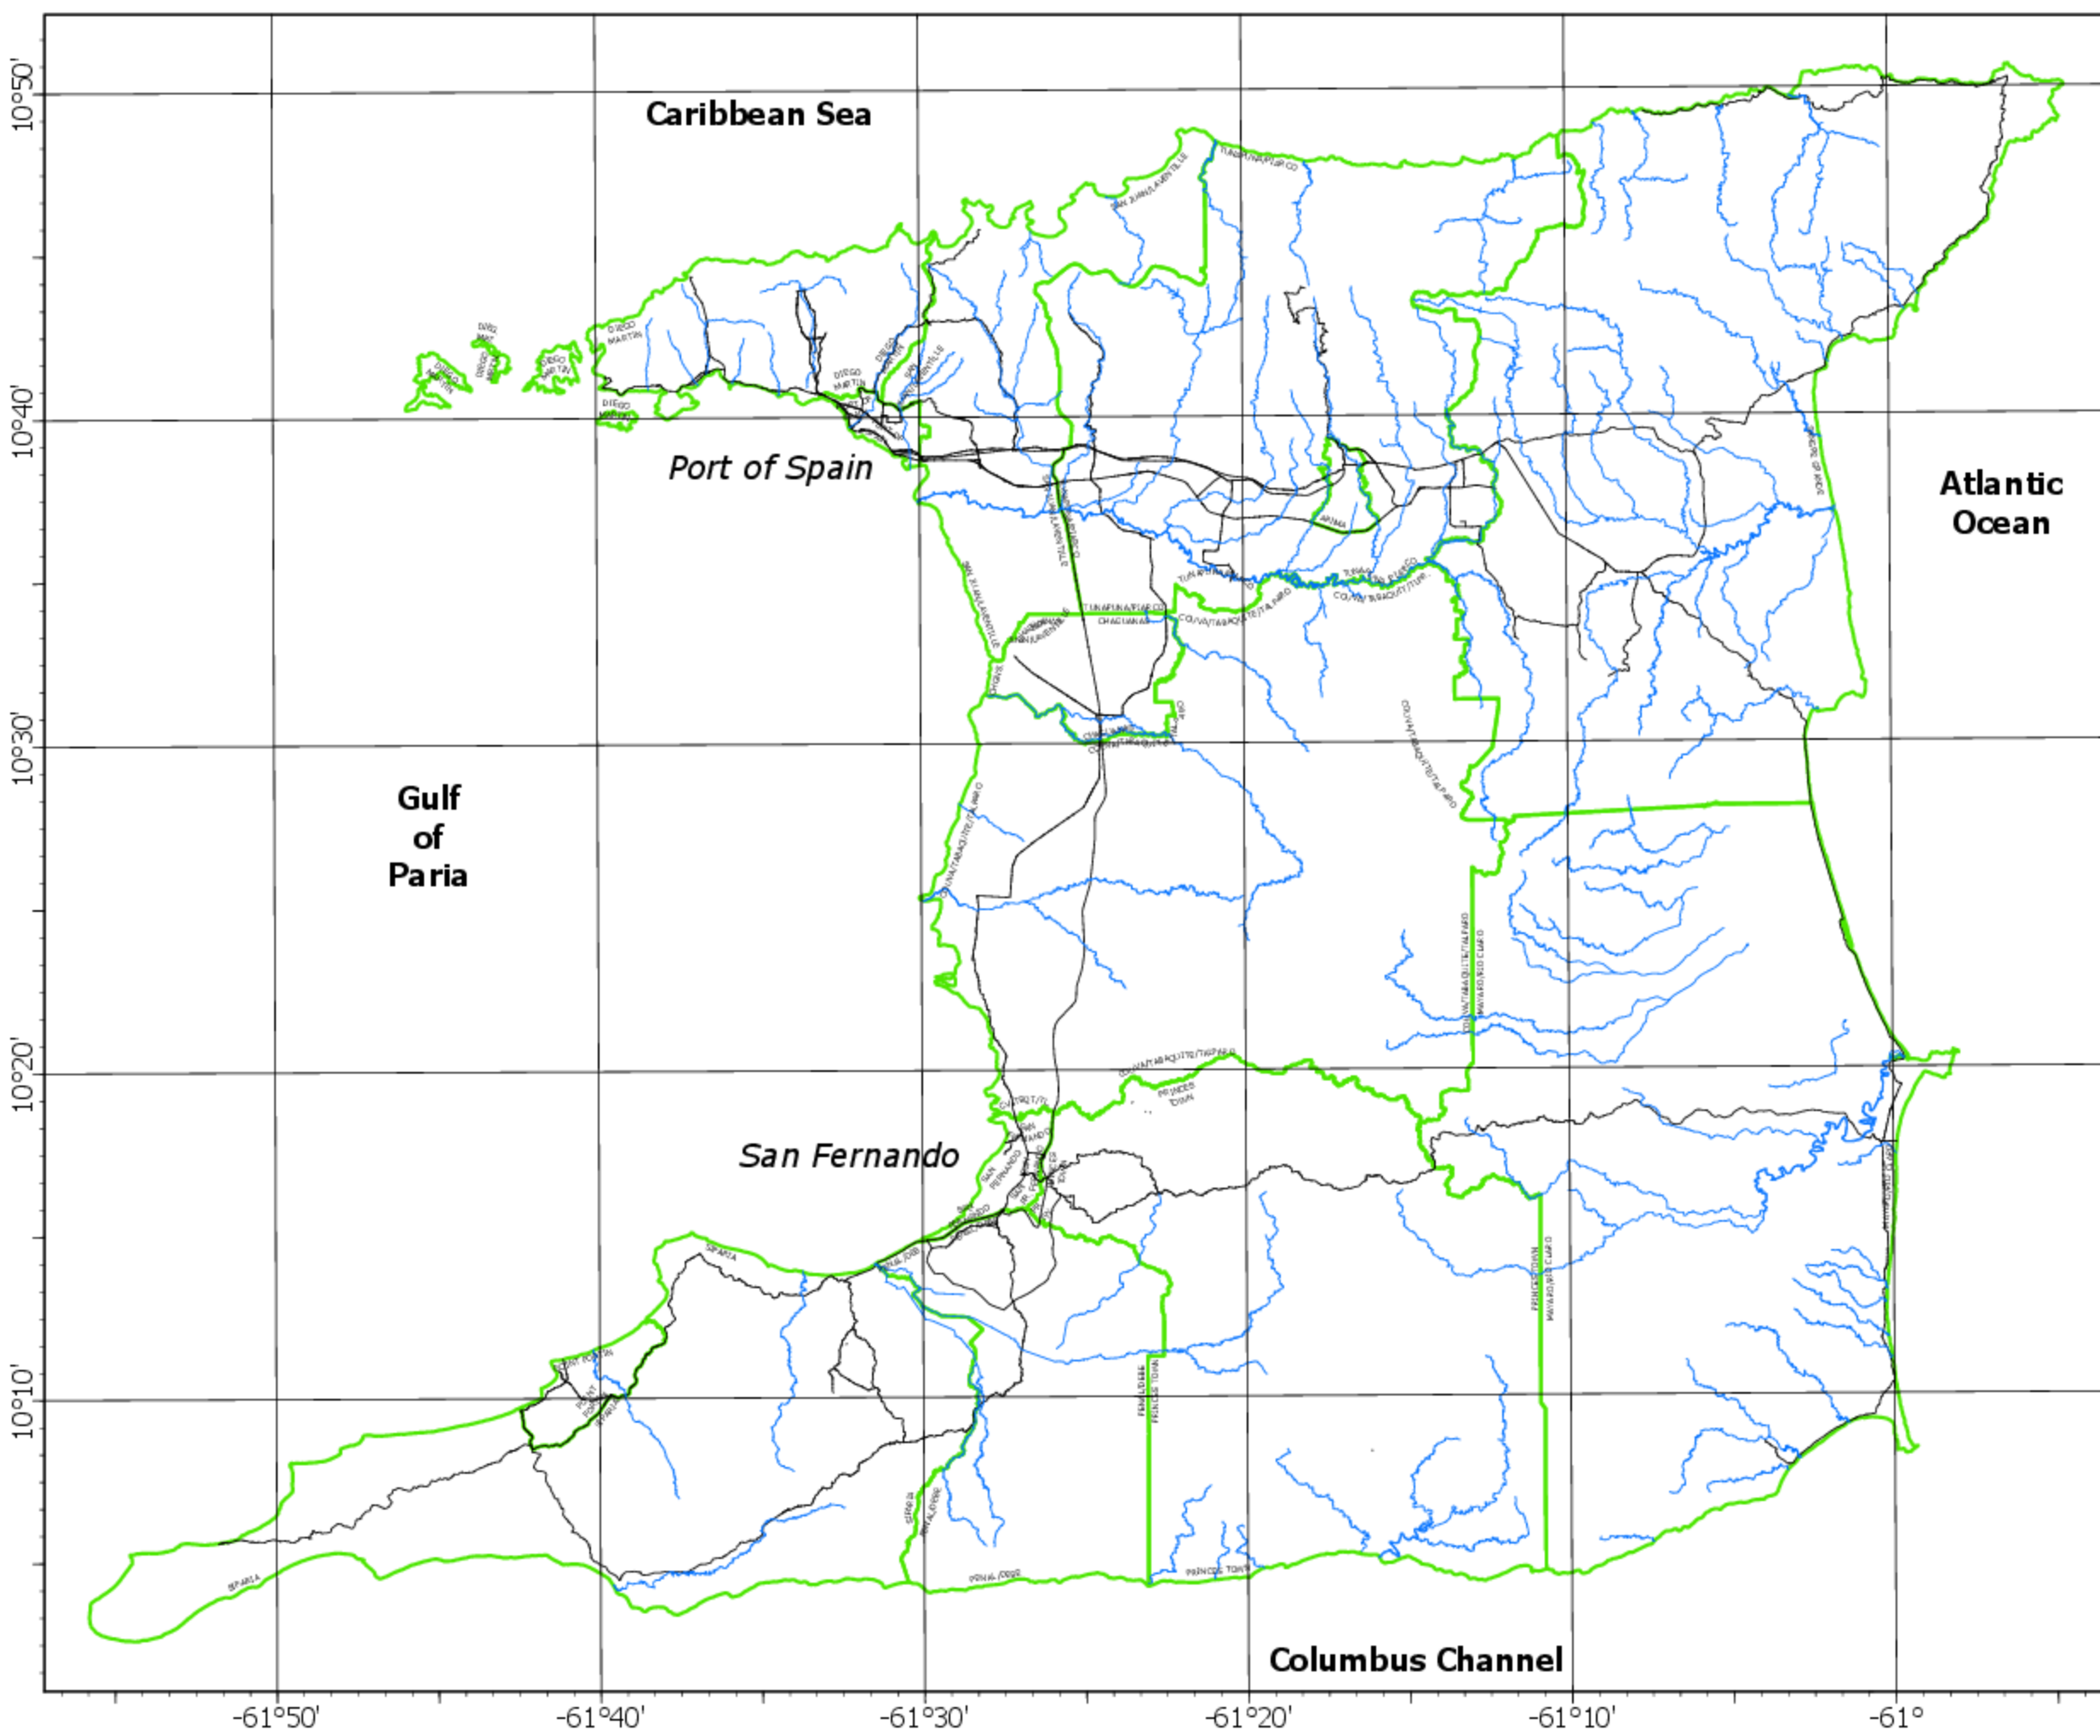

Electoral Areas of Trinidad

(2014)

Legend

- Major Rivers
- First Class Roads
- Electoral Areas

Projection: Universal Transverse Mercator
Datum: Naparima 1955
Date of Production: 14/09/2018
Report Version
Electoral Areas: 2014

Produced by the
Boundaries
Delimitation Unit
of the Trinidad and
Tobago Elections and
Boundaries Commission